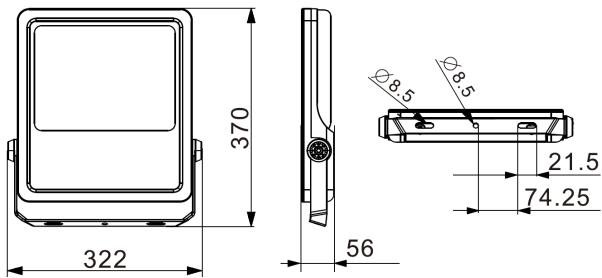

Packaging

Model No.	PCS/CTN	N.W	G.W	Volumetric Weight	Carton Size and Volume	20GP(28m ³)	40HC/HQ(68m ³)
FL05-50	10	1.5 kg/pcs	16.0 kg/ctn	7.3 kg	L520xW240xH290 mm ≈ 0.036 m ³	777 CTNS	1,888 CTNS
FL05-100	10	2.5 kg/pcs	27.5 kg/ctn	11.3 kg	L580xW285xH340 mm ≈ 0.056 m ³	500 CTNS	1,214 CTNS
FL05-150	5	3.5 kg/pcs	19.5 kg/ctn	8.5 kg	L340xW320xH390 mm ≈ 0.042 m ³	666 CTNS	1,619 CTNS
FL05-200	1	4.7 kg	5.2 kg	1.9 kg	L361xW63xH419 mm ≈ 0.010 m ³	2,800 CTNS	6,800 CTNS
FL05-240	1	6.1 kg	6.9 kg	3.7 kg	L490xW415xH90 mm ≈ 0.018 m ³	1,555 CTNS	3,777 CTNS
FL05-300	1	6.9 kg	7.7 kg	3.7 kg	L490xW415xH90 mm ≈ 0.018 m ³	1,555 CTNS	3,777 CTNS
FL05-400	1	9.0 kg	10.0 kg	4.9 kg	L515xW505xH95 mm ≈ 0.025 m ³	1,120 CTNS	2,720 CTNS

Remarks: The weight of the above products is for reference only, and the weight of different configuration products will be different.

FL05 Flood Light Datasheet

Dimension (unit: mm)

FL05-50

FL05-100

FL05-150