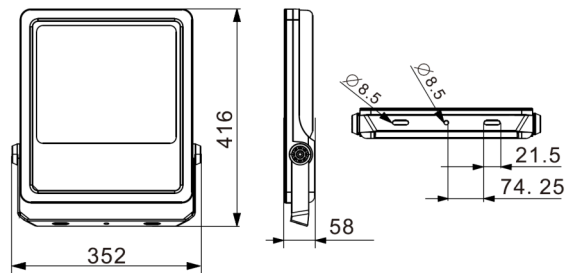

Packaging

Model No.	PCS/CTN	N.W	G.W	Volumetric Weight	Carton Size and Volume	20GP(28m ³)	40HC/HQ(68m ³)
FL05-50	10	1.5 kg/pcs	16.0 kg/ctn	7.3 kg	L520xW240xH290 mm ≈ 0.036 m ³	777 CTNS	1,888 CTNS
FL05-100	10	2.5 kg/pcs	27.5 kg/ctn	11.3 kg	L580xW285xH340 mm ≈ 0.056 m ³	500 CTNS	1,214 CTNS
FL05-150	5	3.5 kg/pcs	19.5 kg/ctn	8.5 kg	L340xW320xH390 mm ≈ 0.042 m ³	666 CTNS	1,619 CTNS
FL05-200	1	4.7 kg	5.2 kg	1.9 kg	L361xW63xH419 mm ≈ 0.010 m ³	2,800 CTNS	6,800 CTNS
FL05-240	1	6.1 kg	6.9 kg	3.7 kg	L490xW415xH90 mm ≈ 0.018 m ³	1,555 CTNS	3,777 CTNS
FL05-300	1	6.9 kg	7.7 kg	3.7 kg	L490xW415xH90 mm ≈ 0.018 m ³	1,555 CTNS	3,777 CTNS
FL05-400	1	9.0 kg	10.0 kg	4.9 kg	L515xW505xH95 mm ≈ 0.025 m ³	1,120 CTNS	2,720 CTNS

Remarks: The weight of the above products is for reference only, and the weight of different configuration products will be different.

FL05 Flood Light Datasheet

Dimension (unit: mm)

FL05-50

FL05-100

FL05-150