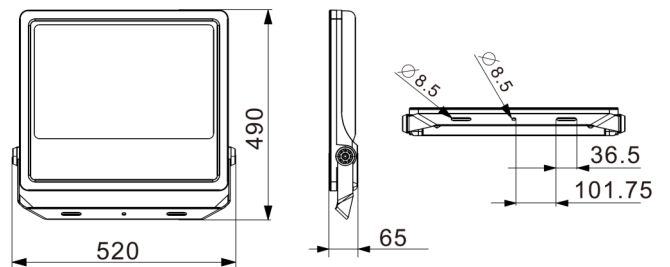

FL05 Flood Light Datasheet

Dimension (unit: mm)

FL05-100

FL05-150

FL05-200

FL05-240|FL05-300

FL05-400