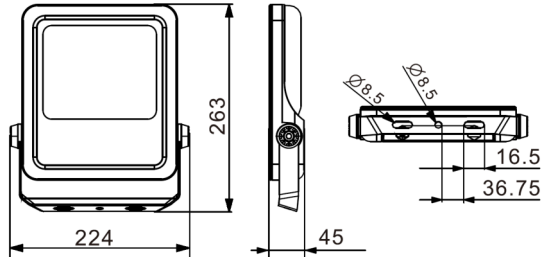

FL05 Flood Light Datasheet

Key Features

- ⇒ **Efficacy:** Up to 140 lm/w
- ⇒ **LED Chip:** SMD2835 | SMD3030
- ⇒ **SDCM:** <5
- ⇒ **Beam Angle:** 30° | 60° | 90° | 120° | Type II | Type III
- ⇒ **Control:** Adjustable CCT & Adjustable power
- ⇒ **IP Rating:** IP65
- ⇒ **Installation:** Bracket
- ⇒ **Warranty:** 5 years

- ⇒ Black | Gray
- ⇒ Steel, PC

CCT Adjust Dial
Adjustable CCT: 3000K(WW) | 4350K(NW) | 5700K(DW)

Power Adjust Dial
Adjustable Power: 50%; 75%; 100%.
Dial "1" is 75%; dial "1" and "2" is 50%; OFF is 100%.

Packaging

Model No.	PCS/CTN	N.W	G.W	Volumetric Weight	Carton Size and Volume	20GP(28m ³)	40HC/HQ(68m ³)
FL05-50	10	1.5 kg/pcs	16.0 kg/ctn	7.3 kg	L520xW240xH290 mm ≈ 0.036 m ³	777 CTNS	1,888 CTNS
FL05-100	10	2.5 kg/pcs	27.5 kg/ctn	11.3 kg	L580xW285xH340 mm ≈ 0.056 m ³	500 CTNS	1,214 CTNS
FL05-150	5	3.5 kg/pcs	19.5 kg/ctn	8.5 kg	L340xW320xH390 mm ≈ 0.042 m ³	666 CTNS	1,619 CTNS
FL05-200	1	4.7 kg	5.2 kg	1.9 kg	L361xW63xH419 mm ≈ 0.010 m ³	2,800 CTNS	6,800 CTNS
FL05-240	1	6.1 kg	6.9 kg	3.7 kg	L490xW415xH90 mm ≈ 0.018 m ³	1,555 CTNS	3,777 CTNS
FL05-300	1	6.9 kg	7.7 kg	3.7 kg	L490xW415xH90 mm ≈ 0.018 m ³	1,555 CTNS	3,777 CTNS
FL05-400	1	9.0 kg	10.0 kg	4.9 kg	L515xW505xH95 mm ≈ 0.025 m ³	1,120 CTNS	2,720 CTNS

Remarks: The weight of the above products is for reference only, and the weight of different configuration products will be different.

FL05 Flood Light Datasheet

Dimension (unit: mm)

FL05-50

FL05-100

FL05-150