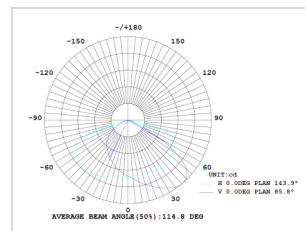

Type III (PC lens)