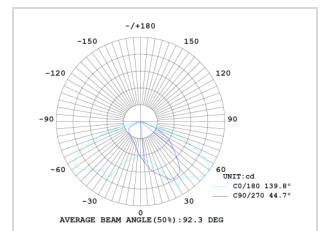

Type III (PC lens)