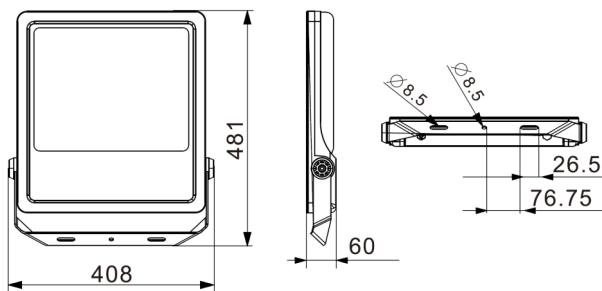

FL05-240|FL05-300