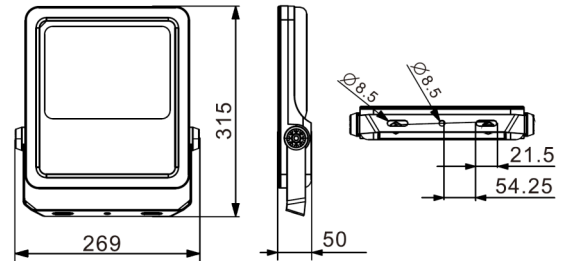

Packaging

Model No.	PCS/CTN	N.W	G.W	Volumetric Weight	Carton Size and Volume	20GP(28m ³)	40HC/HQ(68m ³)
FL05-50	10	1.5 kg/pcs	16.0 kg/ctn	7.3 kg	L520xW240xH290 mm ≈ 0.036 m ³	777 CTNS	1,888 CTNS
FL05-100	10	2.5 kg/pcs	27.5 kg/ctn	11.3 kg	L580xW285xH340 mm ≈ 0.056 m ³	500 CTNS	1,214 CTNS
FL05-150	5	3.5 kg/pcs	19.5 kg/ctn	8.5 kg	L340xW320xH390 mm ≈ 0.042 m ³	666 CTNS	1,619 CTNS
FL05-200	1	4.7 kg	5.2 kg	1.9 kg	L361xW63xH419 mm ≈ 0.010 m ³	2,800 CTNS	6,800 CTNS
FL05-240	1	6.1 kg	6.9 kg	3.7 kg	L490xW415xH90 mm ≈ 0.018 m ³	1,555 CTNS	3,777 CTNS
FL05-300	1	6.9 kg	7.7 kg	3.7 kg	L490xW415xH90 mm ≈ 0.018 m ³	1,555 CTNS	3,777 CTNS
FL05-400	1	9.0 kg	10.0 kg	4.9 kg	L515xW505xH95 mm ≈ 0.025 m ³	1,120 CTNS	2,720 CTNS

Remarks: The weight of the above products is for reference only, and the weight of different configuration products will be different.

FL05 Flood Light Datasheet

Dimension (unit: mm)

FL05-50

FL05-100

FL05-150