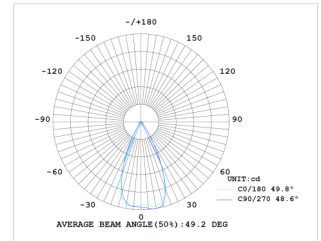

60°(PC lens)